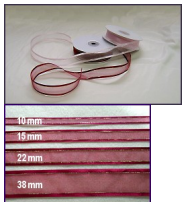

Satin Edged Sheer with Metallic Thread

With Gold or Silver Edge. Comes in four widths and a variety of colours.

Please enquire for price and availability.

Please note - due to the variation in monitors and graphics cards these colours are an indication only

Satin Edged Sheer with Gold Metallic Thread

RSGS 10mm x 23m

RSGS 15mm x 23m

RSGS 22mm x 23m

RSGS 38mm x 23m RSGS 10mm x 23m

RSGS 15mm x 23m

RSGS 22mm x 23m

RSGS 38mm x 23m RSGS 10mm x 23m

RSGS 15mm x 23m

RSGS 22mm x 23m

RSGS 38mm x 23m RSGS 10mm x 23m

RSGS 15mm x 23m

RSGS 22mm x 23m

RSGS 38mm x 23m

SES with Metallic Thread

Last Updated Tuesday, 26 May 2009 11:53

RSSS 15mm x 23m

RSSS 22mm x 23m

RSSS 38mm x 23m RSSS 10mm x 23m

SES with Metallic Thread

Last Updated Tuesday, 26 May 2009 11:53

RSSS 15mm x 23m
RSSS 22mm x 23m
RSSS 38mm x 23m

Â

Â