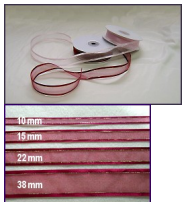

Satin Edged Sheer with Metallic Thread

With Gold or Silver Edge. Comes in four widths and a variety of colours.

Please enquire for price and availability.

Please note - due to the variation in monitors and graphics cards these colours are an indication only

Satin Edged Sheer with Gold Metallic Thread

RSGS 10mm x 23m

RSGS 15mm x 23m

RSGS 22mm x 23m

RSGS 38mm x 23m RSGS 10mm x 23m

RSGS 15mm x 23m

RSGS 22mm x 23m

RSGS 38mm x 23m RSGS 10mm x 23m

RSGS 15mm x 23m

RSGS 22mm x 23m

RSGS 38mm x 23m RSGS 10mm x 23m

RSGS 15mm x 23m

RSGS 22mm x 23m

RSGS 38mm x 23m

RSSS 38mm x 23m RSSS 15mm x 23m RSSS 22mm x 23m RSSS 10mm x 23m

RSSS 10mm x 23m

RSSS 10mm x

23m

RSSS 15mm x 23m

RSSS 22mm x 23m

RSSS 38mm x 23m